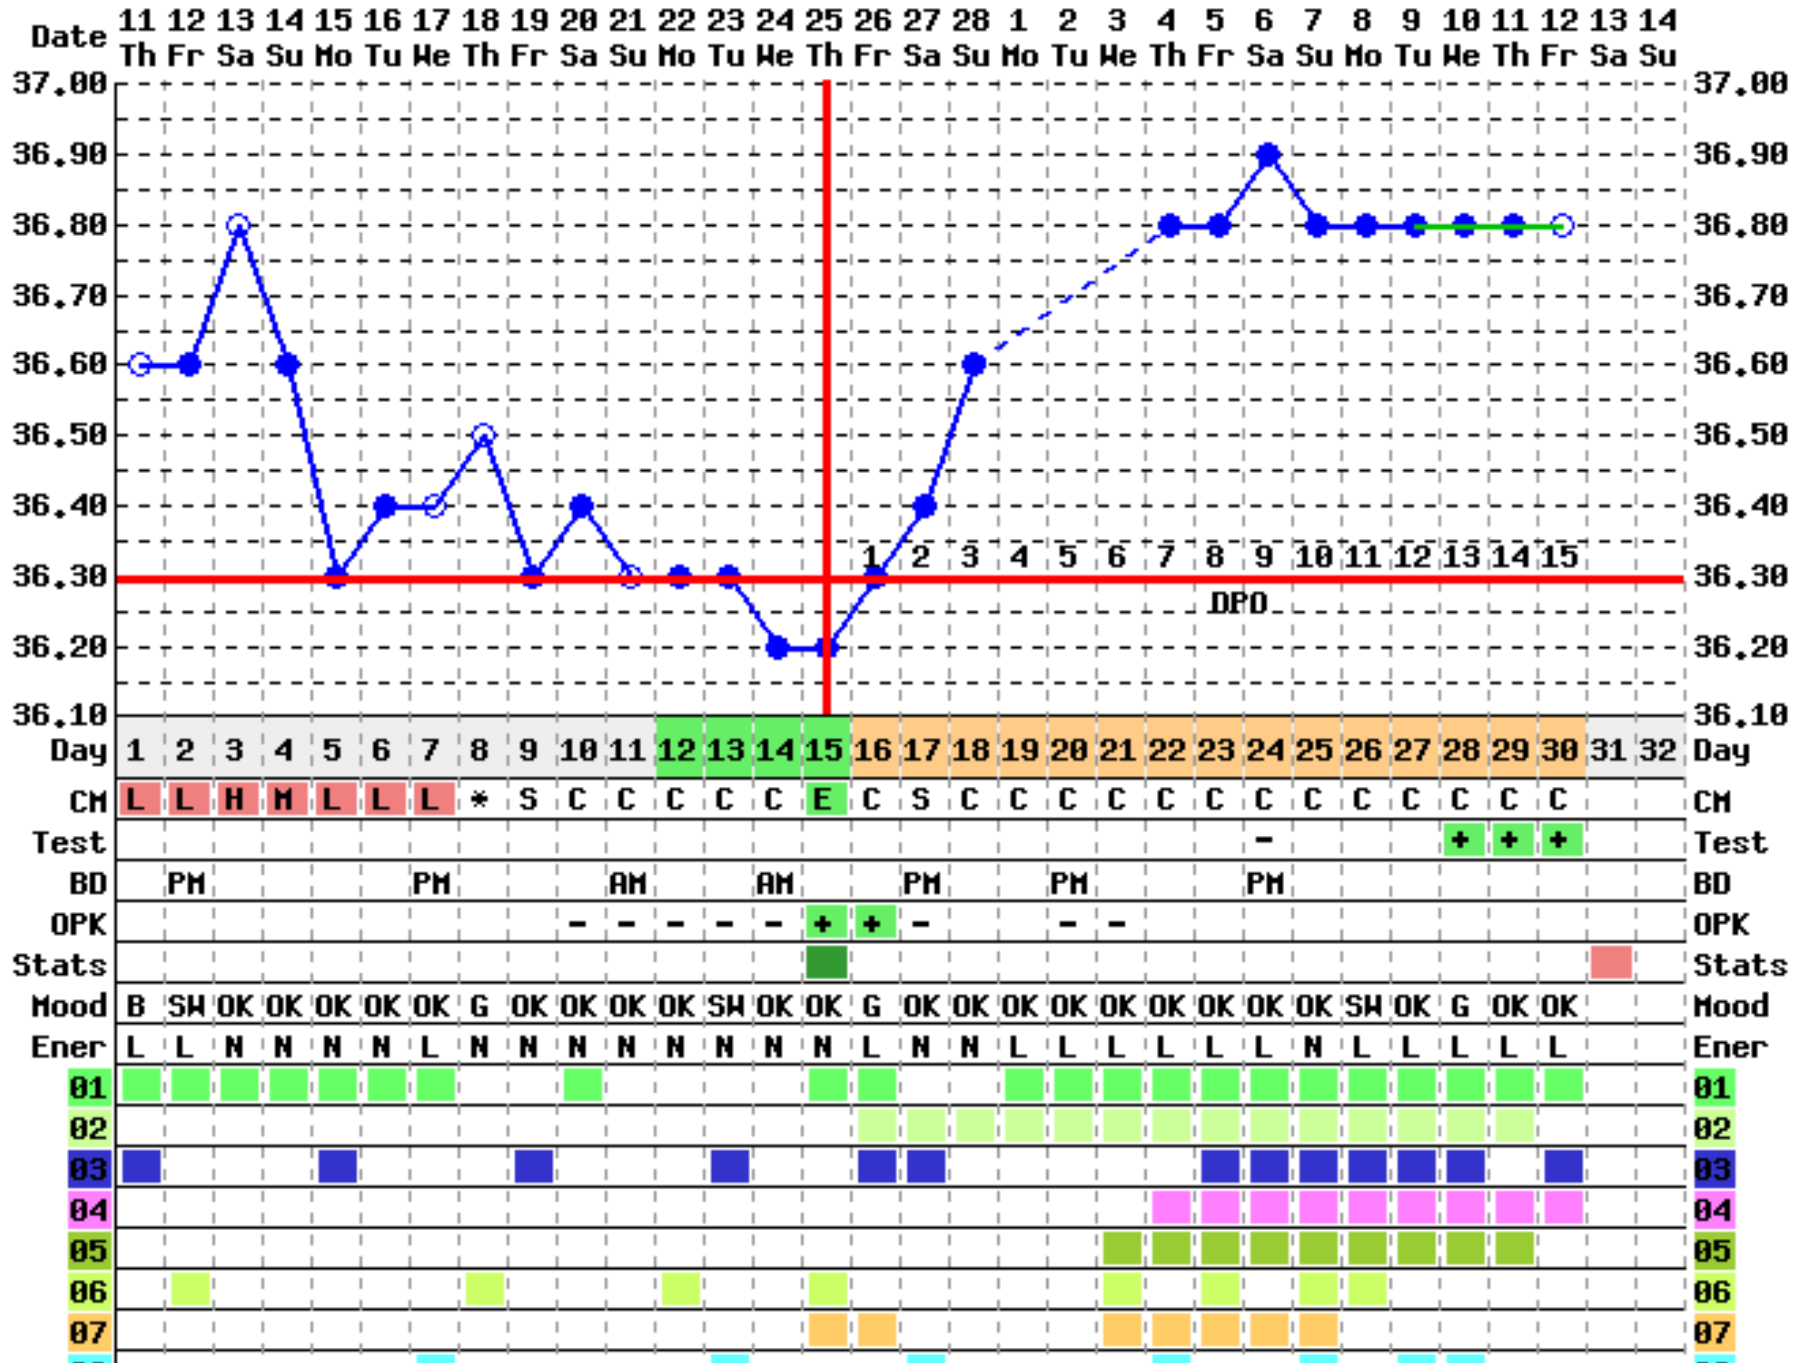

Feb 11, 2010

FertilityFriend.com

<b>Cycle Statistics Over 2 cycles</b>			
<b>/</b>	<b>Ovulation</b>	<b>Luteal Phase</b>	<b>Cycle Length</b>
<b>Average</b>	15	15	30
<b>Minimum</b>	15	15	29
<b>Maximum</b>	15	15	30