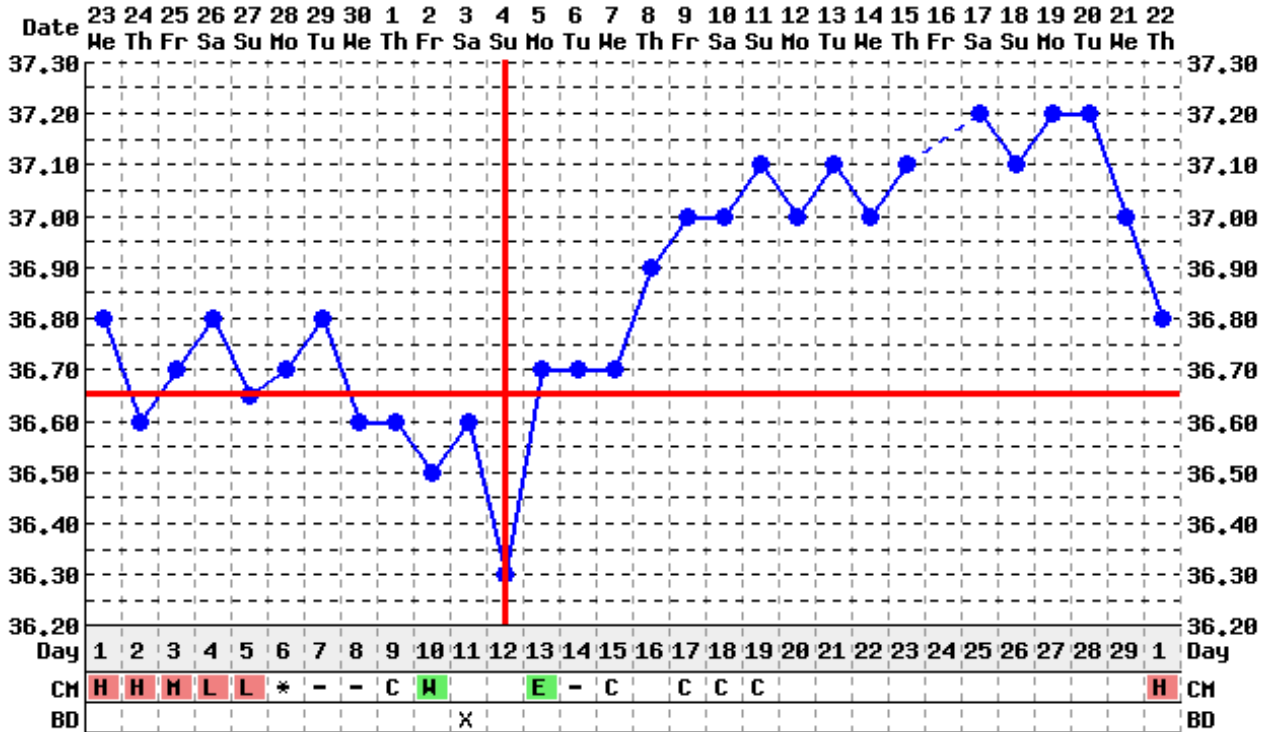

FertilityFriend.com Chart Printout

Sep 23, 2009

FertilityFriend.com

<http://www.FertilityFriend.com>

Copyright 1998-2010 Tamtris Web Services Inc. - All Rights Reserved.

Cycle Statistics Over 14 cycles			
/	Ovulation	Luteal Phase	Cycle Length
Average	16	15	30
Minimum	12	12	21
Maximum	26	17	41