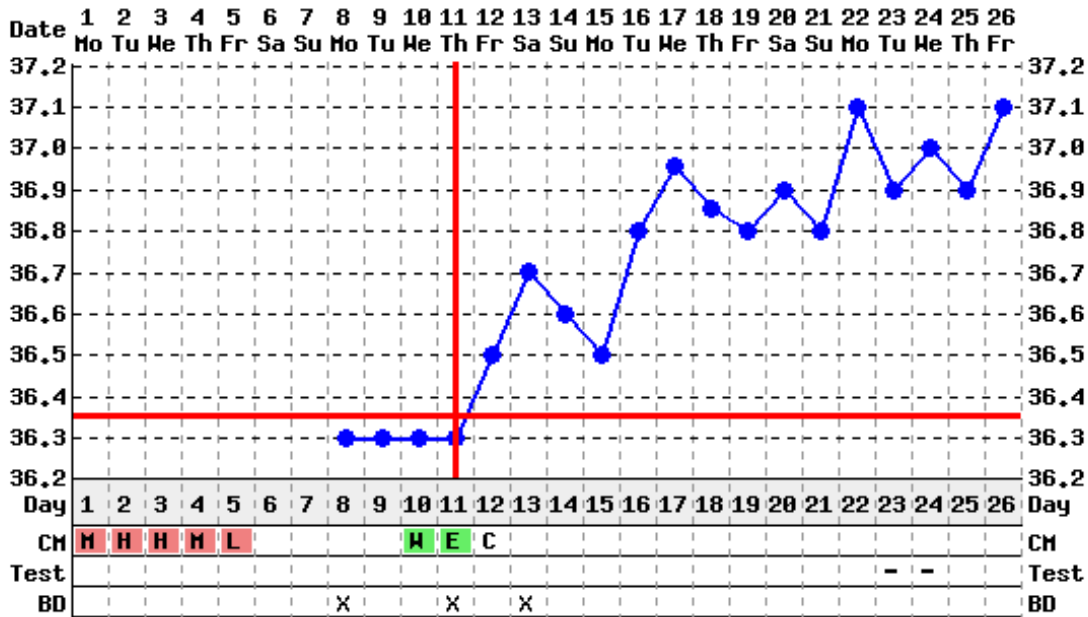

Oct 01, 2007

FertilityFriend.com

<http://www.FertilityFriend.com>

Copyright 1998-2007 Tamtris Web Services Inc. - All Rights Reserved.

Cycle Statistics Over 11 cycles			
/	Ovulation	Luteal Phase	Cycle Length
Average	13	13	26
Minimum	11	12	23
Maximum	15	17	30