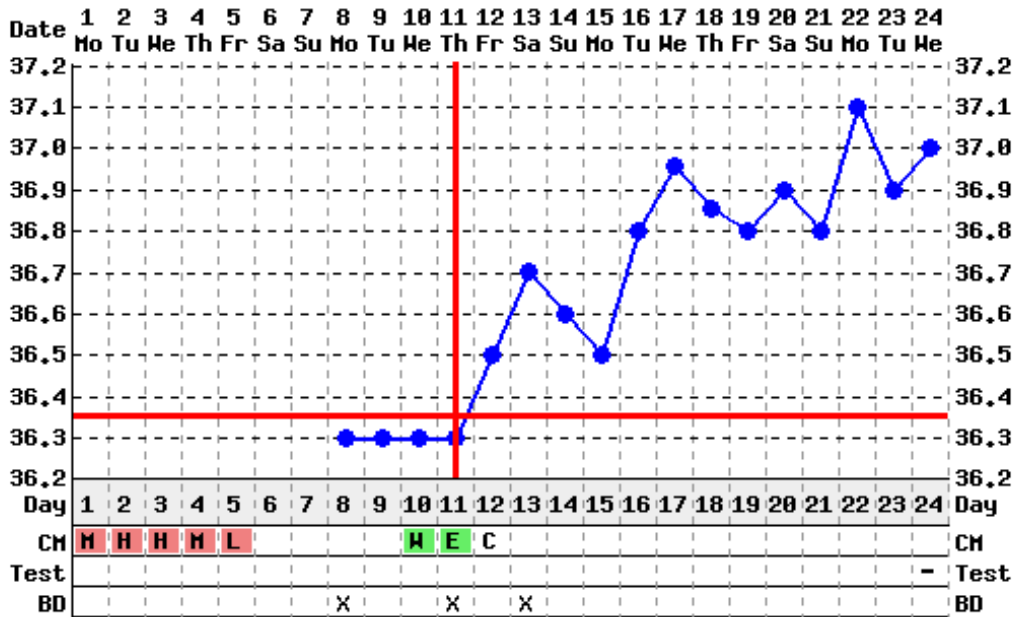

Oct 01, 2007

FertilityFriend.com

<http://www.FertilityFriend.com>

Copyright 1998-2007 Tamtris Web Services Inc. - All Rights Reserved.

| Cycle Statistics Over 11 cycles | | | |
|---------------------------------|-----------|--------------|--------------|
| / | Ovulation | Luteal Phase | Cycle Length |
| Average | 13 | 13 | 26 |
| Minimum | 11 | 12 | 23 |
| Maximum | 15 | 17 | 30 |