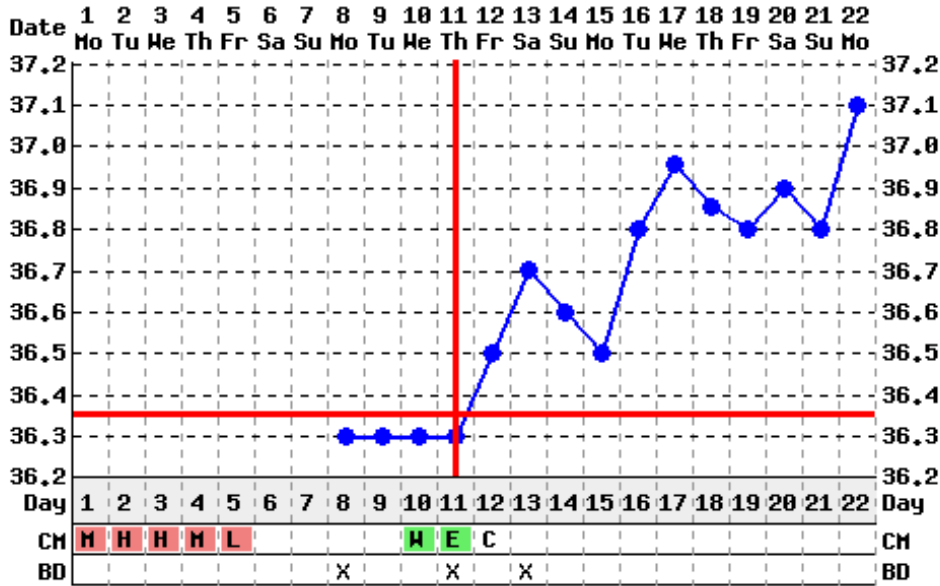

Oct 01, 2007

FertilityFriend.com

<http://www.FertilityFriend.com>

Copyright 1998-2007 Tamtris Web Services Inc. - All Rights Reserved.

Cycle Statistics Over 11 cycles			
/	Ovulation	Luteal Phase	Cycle Length
Average	13	13	26
Minimum	11	12	23
Maximum	15	17	30