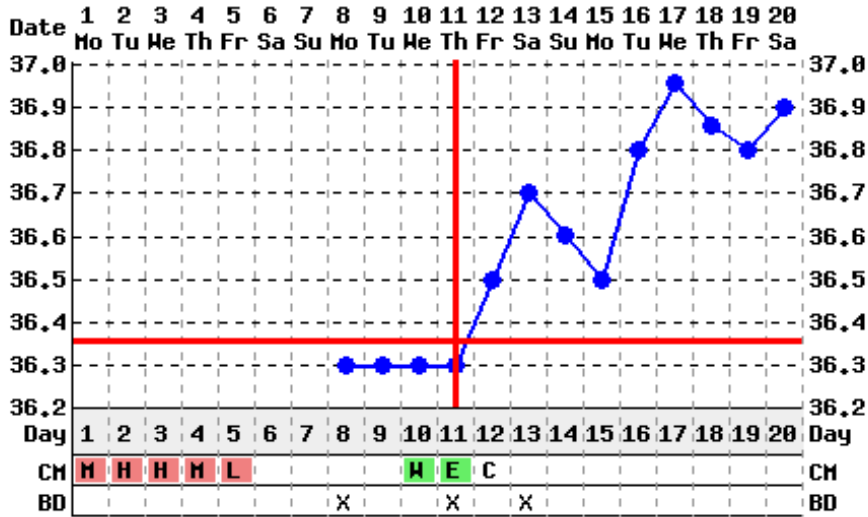

Oct 01, 2007

FertilityFriend.com

<http://www.FertilityFriend.com>

Copyright 1998-2007 Tamtris Web Services Inc. - All Rights Reserved.

Cycle Statistics Over 11 cycles			
/	Ovulation	Luteal Phase	Cycle Length
Average	13	13	26
Minimum	11	12	23
Maximum	15	17	30