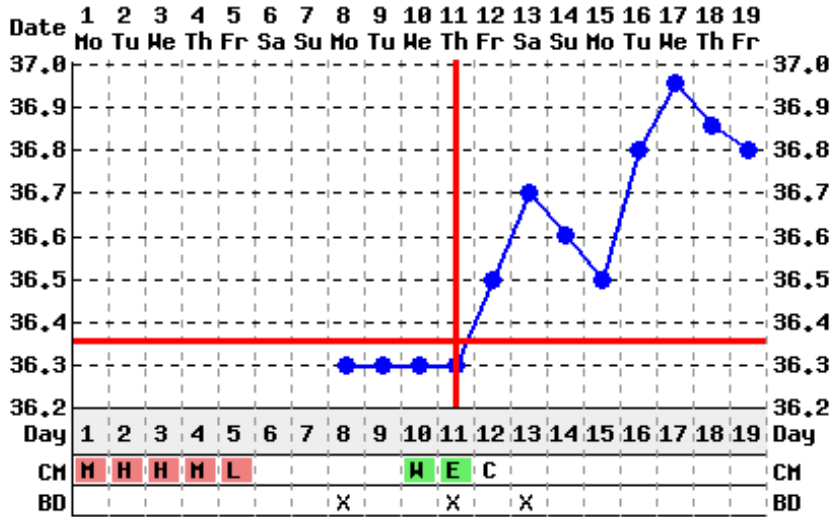

Oct 01, 2007

FertilityFriend.com

<http://www.FertilityFriend.com>

Copyright 1998-2007 Tantris Web Services Inc. - All Rights Reserved.

Cycle Statistics Over 11 cycles			
/	Ovulation	Luteal Phase	Cycle Length
Average	13	13	26
Minimum	11	12	23
Maximum	15	17	30