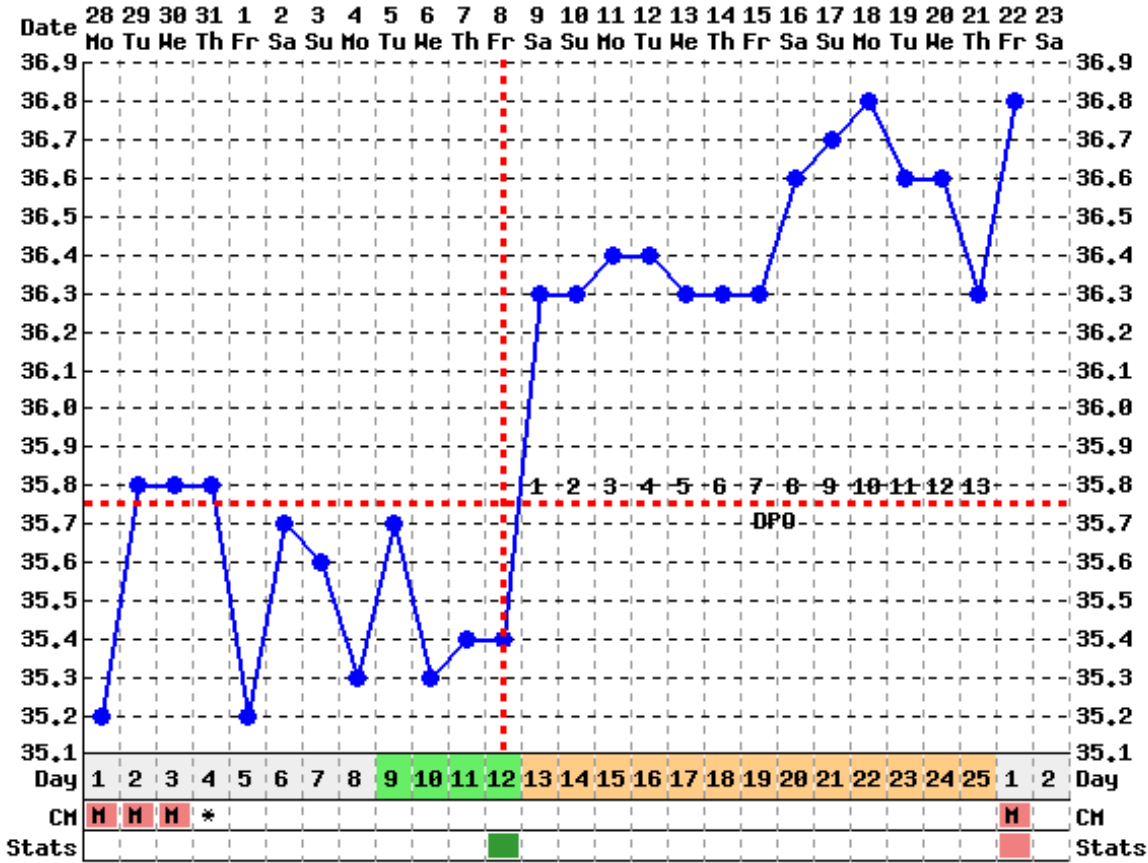

Aug 28, 2006

FertilityFriend.com

<http://www.FertilityFriend.com>  
 Copyright 1998-2006 Tantris Web Services Inc. - All Rights Reserved.

Cycle Statistics Over 2 cycles			
/	Ovulation	Luteal Phase	Cycle Length
Average	12	13	25
Minimum	12	13	25
Maximum	12	13	25